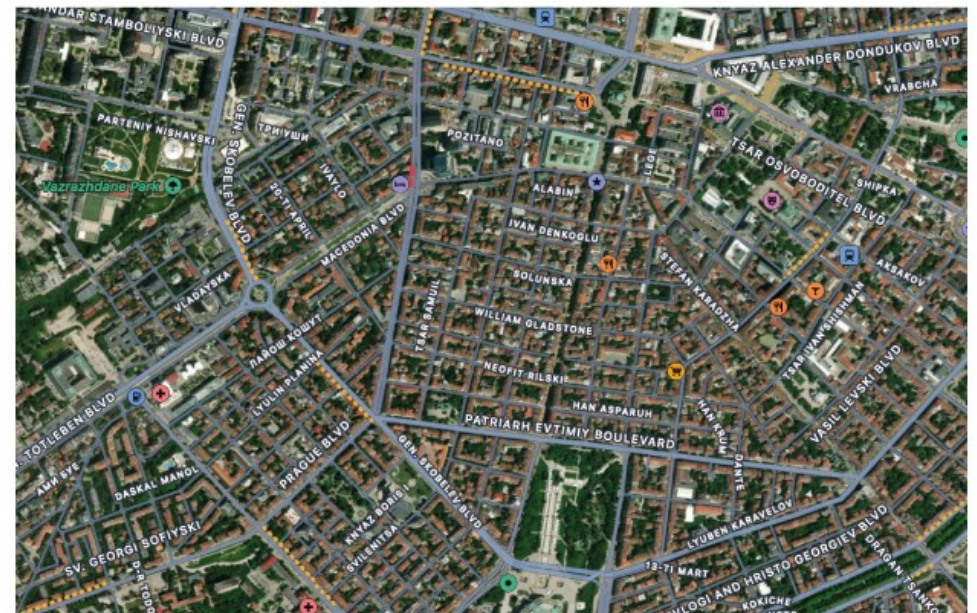

BAK | EUROPE

EUROPE'S NEW RENAISSANCES HAS NAME

Europe's most valuable locations now include Sofia, where B'Line Sofia is preparing to become the city's new living destination. With easy access to the city center, the project redefines the European lifestyle. Inspired by people and nature, B'Line Sofia is an essential choice for those who want to experience the city's dynamism and comfort together.

SHAPED BY ONE OF THE FIRST MODERN URBAN PLANS IN THE 1880'S, SOFIA IS PREPARING FOR A BRAND NEW BEGINNING WITH B'LINE SOFIA

- Ring Mall: 71 km
- Vitosha Blvd: 4.2 km
- Sofia Airport: 9.5 km
- National Palace of Culture: 3.8 km