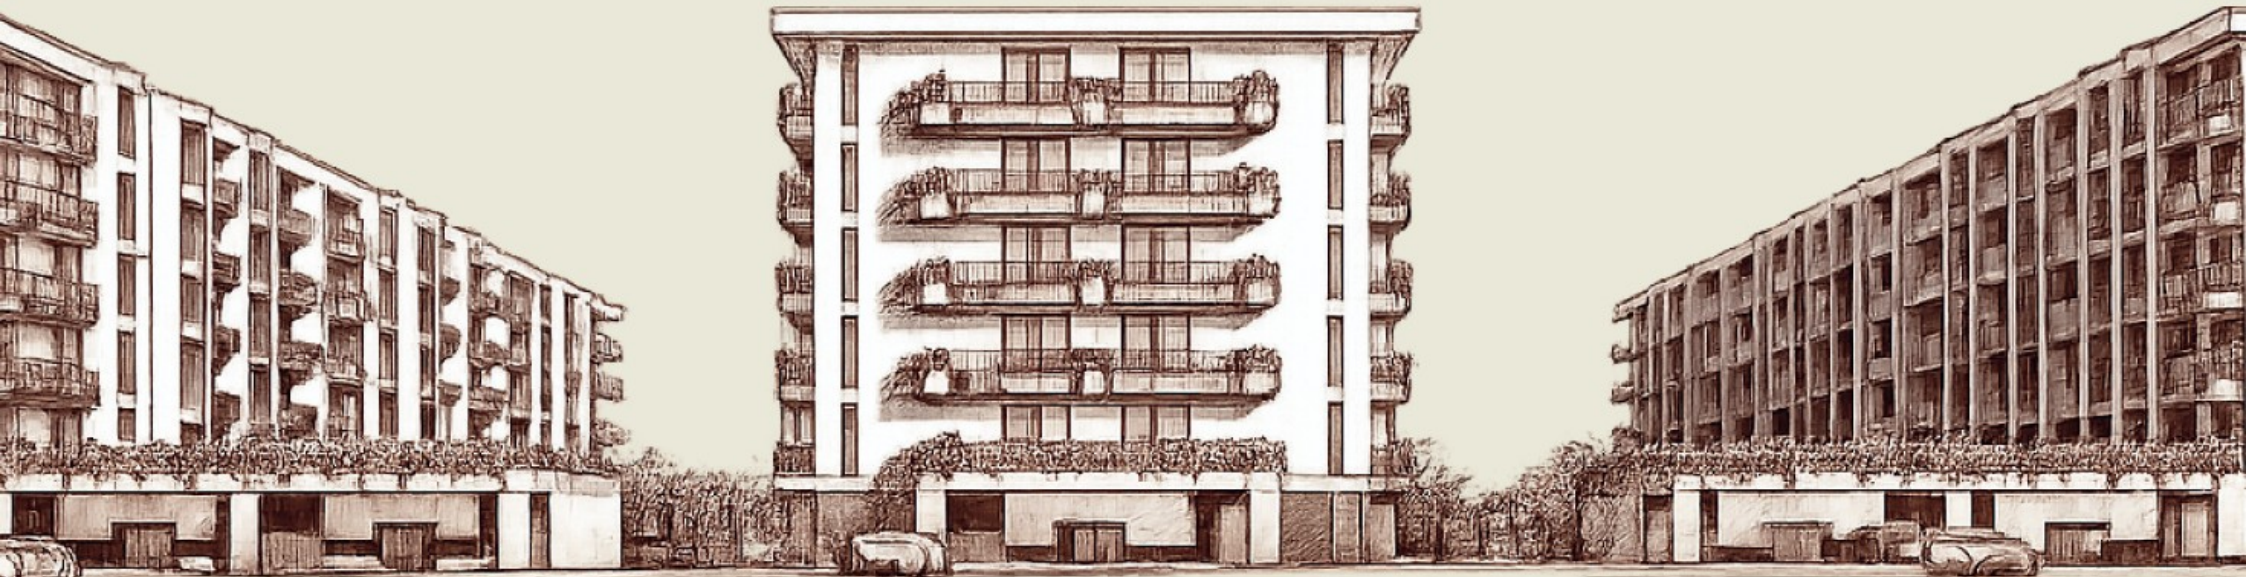

B'LINE SOFIA

Your new line is B'line Sofia

[➤ Check out the story](#)

Design for life, built for you

Bak Yapı, one of Turkey's well established construction brands, brings its experience of delivering more than 30,000 residential units to Sofia, one of Europe's most sought after cities. Inspired by nature and humanity, B'line Sofia rises as the international signature of the brand's vision for prestigious living spaces.

BAK | EUROPE

EUROPE'S NEW RENAISSANCES HAS NAME

Europe's most valuable locations now include Sofia, where B'Line Sofia is preparing to become the city's new living destination. With easy access to the city center, the project redefines the European lifestyle. Inspired by people and nature, B'Line Sofia is an essential choice for those who want to experience the city's dynamism and comfort together.

359 Residences

7 Commercial Units

9 Blocks

1+1 Apartment

2+1 Apartment

THE CITY'S NEW STYLE LINE:B'LINE

Comprising a total of 359 residences, 7 commercial units, and 9 blocks, the project offers 1+1 and 2+1 apartment options, along with exclusive social amenities such as landscaped areas, a children's playground, and private parking meeting all the needs of modern living. Developed in a central and easily accessible location, B'line Sofia brings together architectural elegance and functionality, offering a valuable and sustainable lifestyle in Sofia.